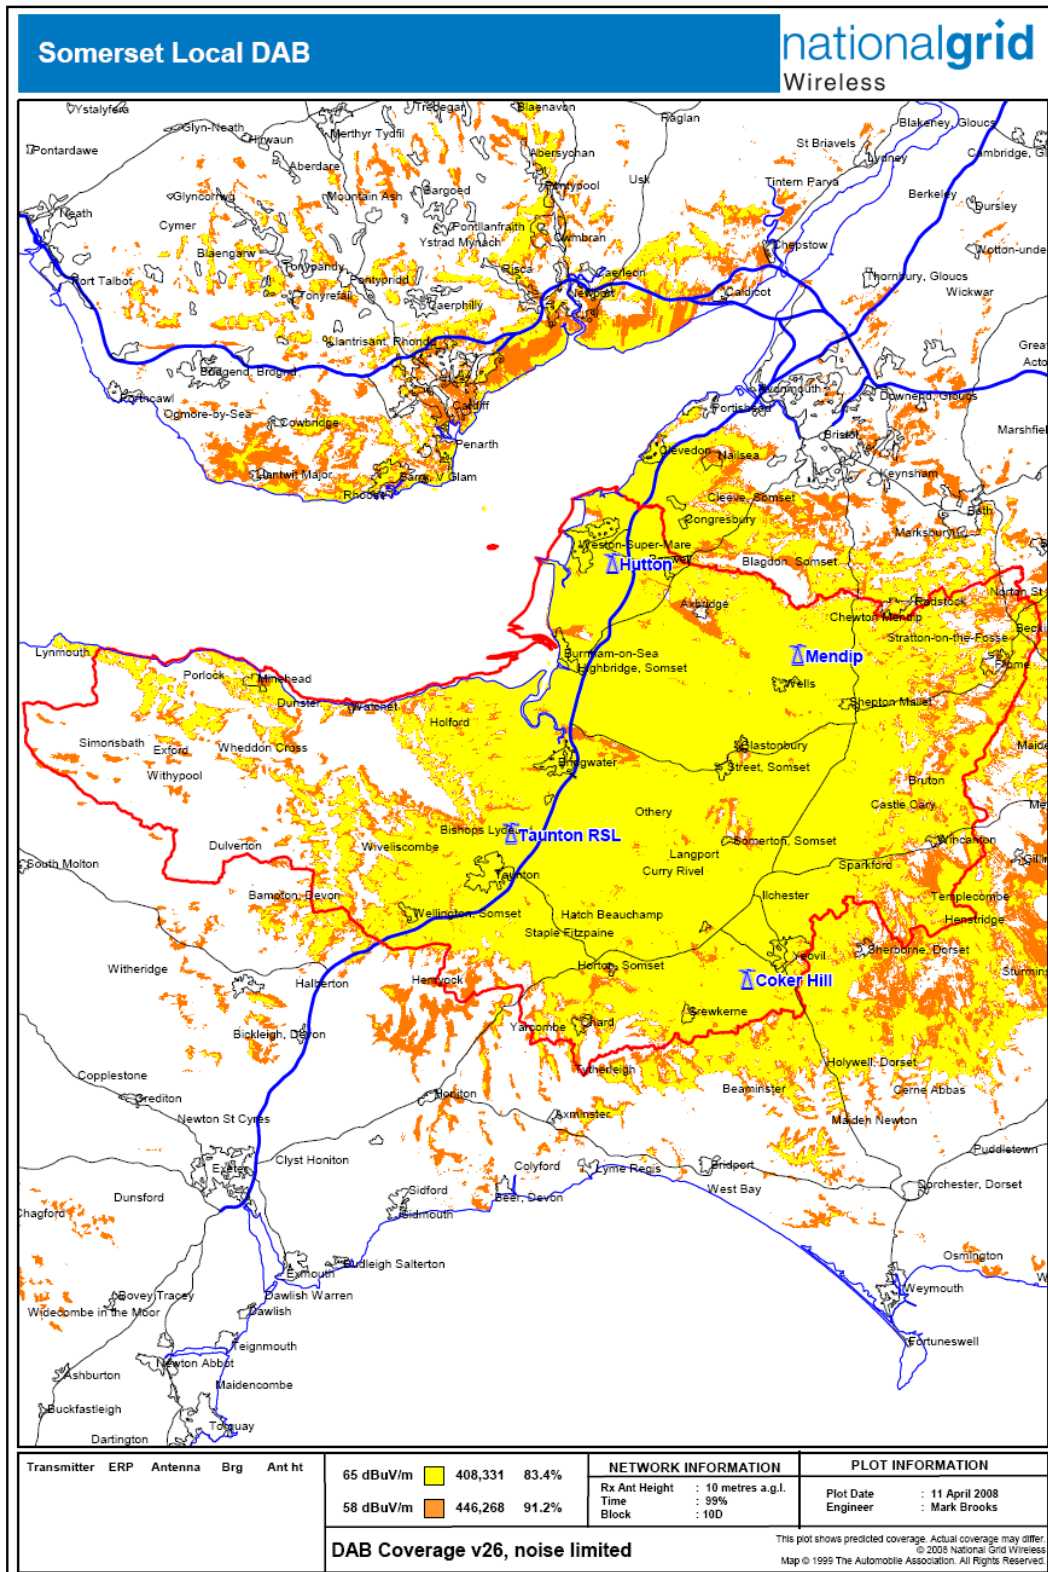

41. The following map highlights noise limited coverage if all four transmitters are launched.

c)