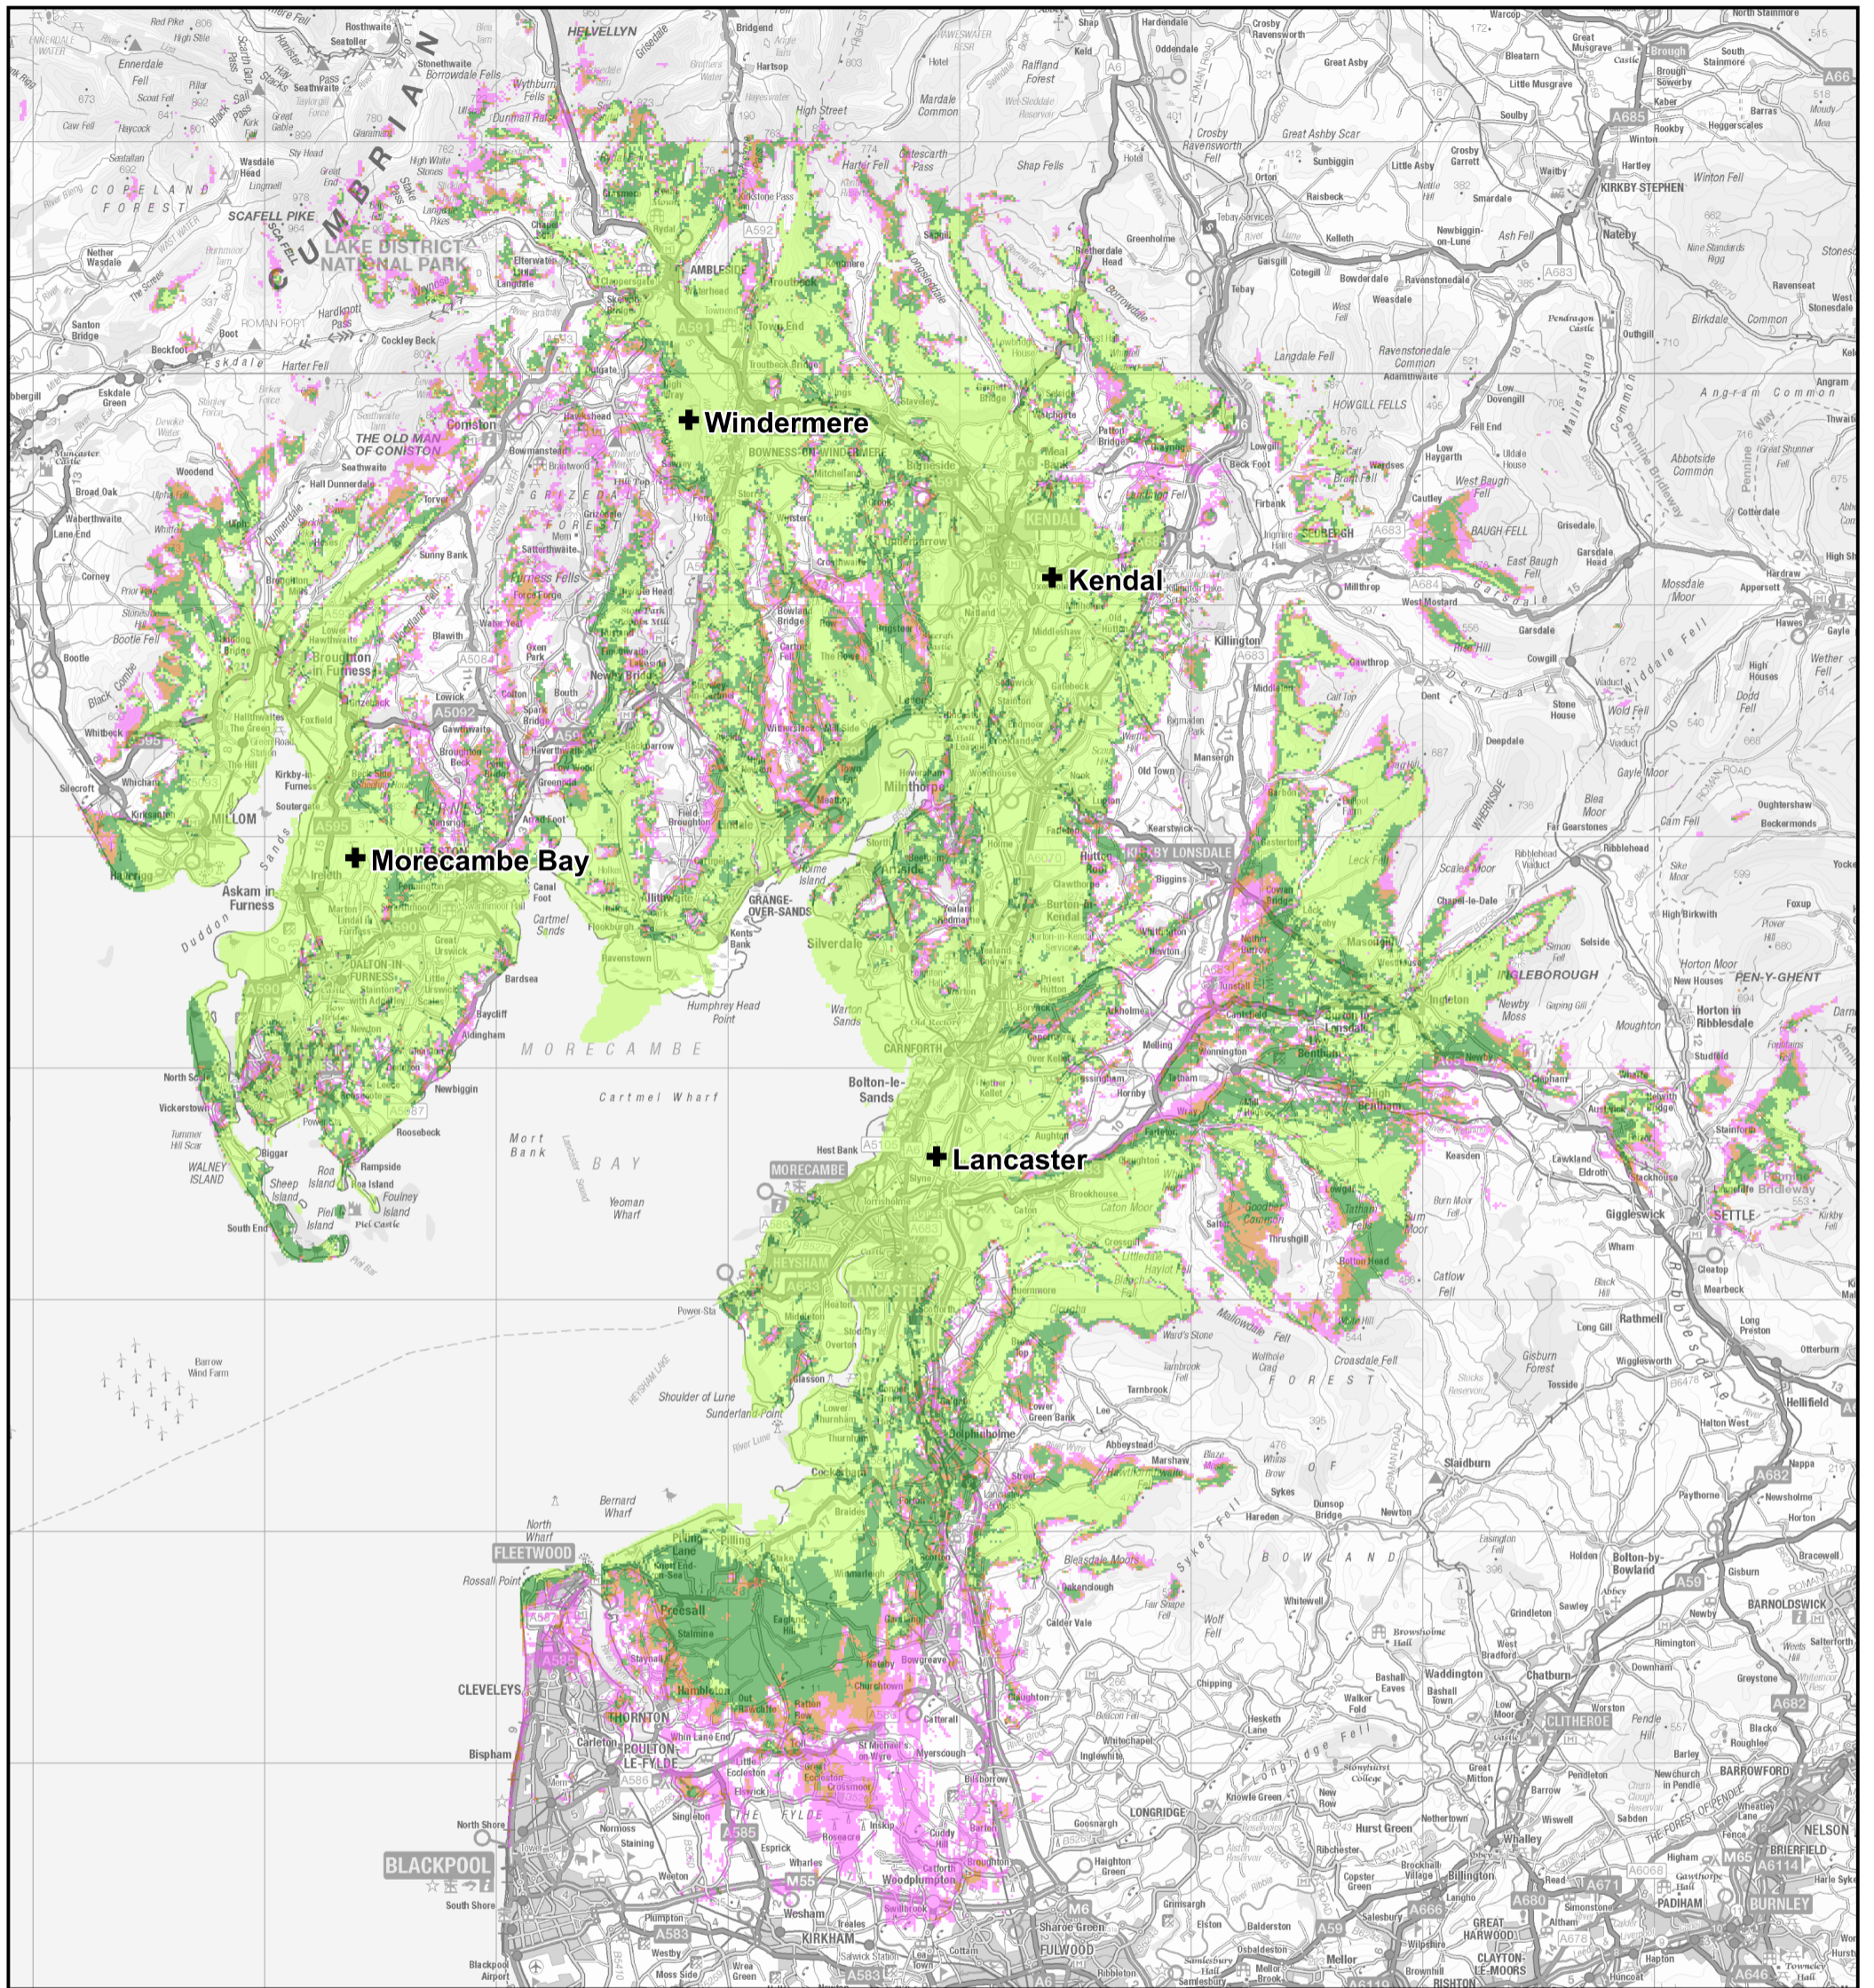

Morecambe Bay (11B) indoor interference limited coverage

Percentage Location	50.0	70.0	80.0	95.0	Total
Households Served	16941	8187	22143	126961	174232

Population Set:	BBC PopData 2017		Plot Date:	15/11/2021
Interference:	Interference Limited Coverage		Filename:	SLAKE_11B_SM_PL_Indoor_79
Reception:	Indoor Portable			

This plot shows predicted coverage. Actual coverage may differ.
© Arqiva Services Ltd. 2021