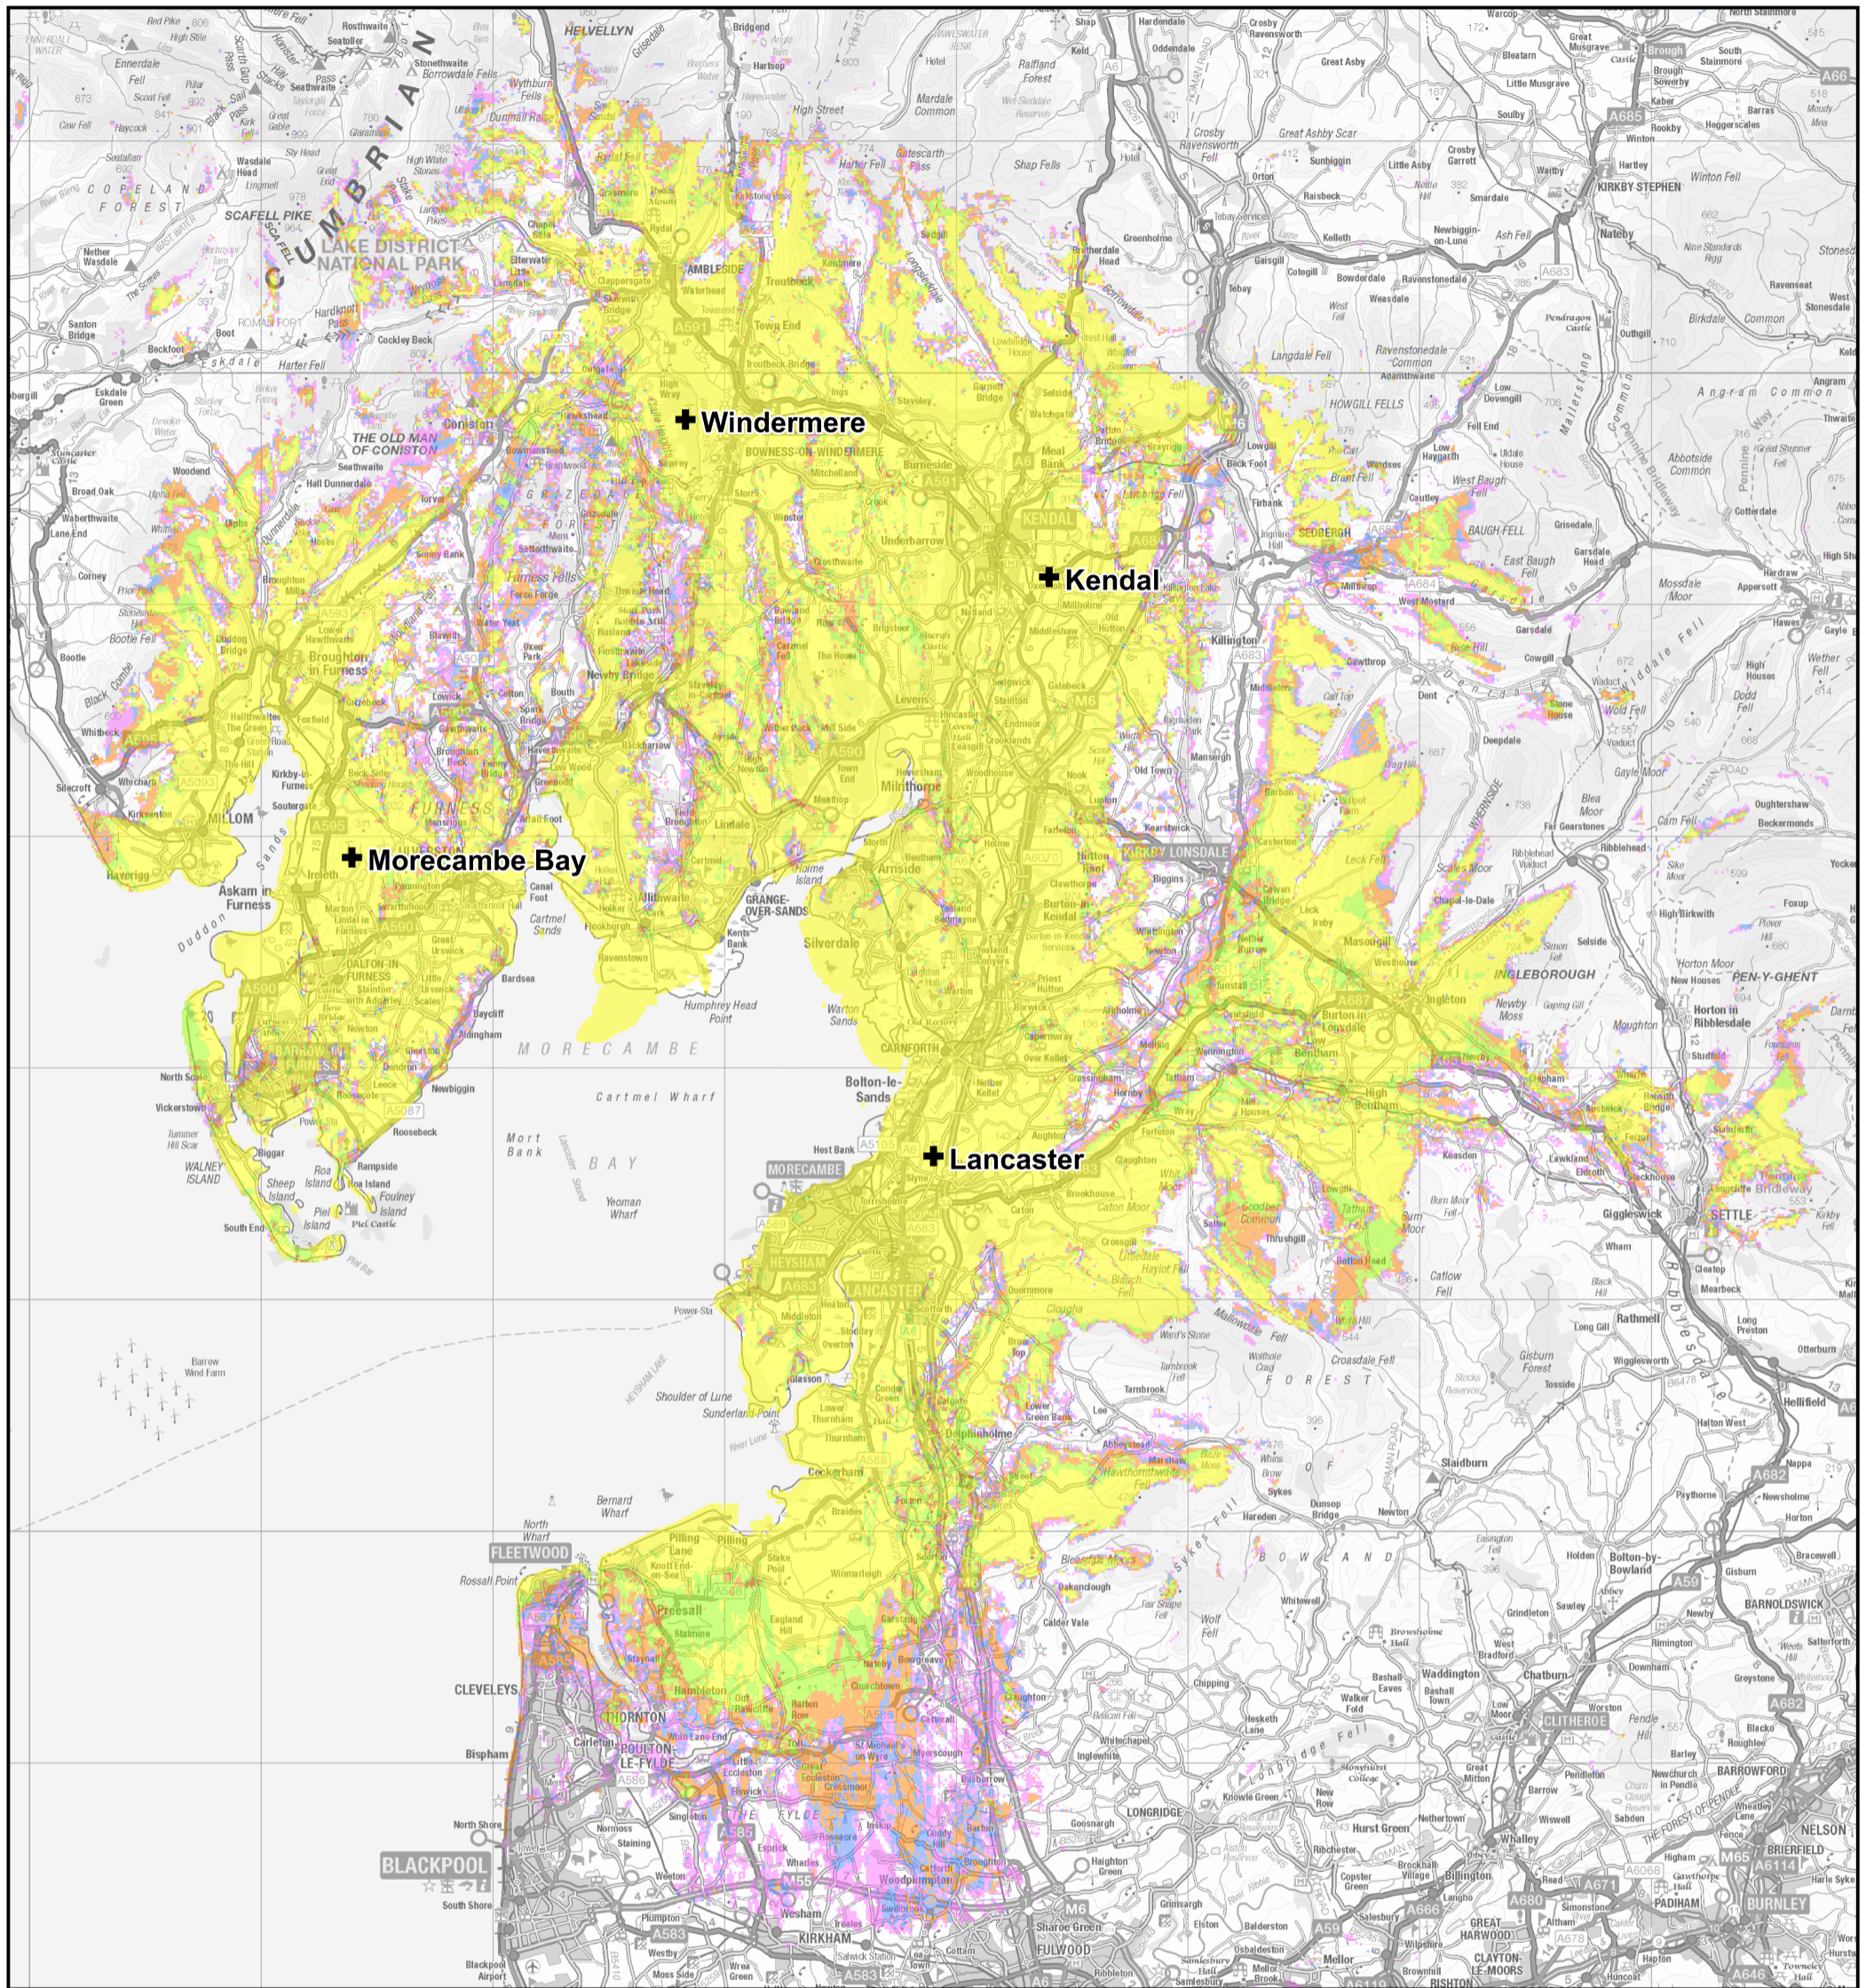

Morecambe Bay (11B) mobile interference limited coverage

Percentage Location	50.0	70.0	80.0	95.0	99.0	Total
Roads Covered (km)	51.195	31.088	61.054	42.709	371.632	557.678

Population Set:	MTARoads		Plot Date:	15/11/2021
Interference:	Interference Limited Coverage		Filename:	SLAKE_11B_SM_PL_Mobile_80
Reception:	Outdoor Mobile			

This plot shows predicted coverage. Actual coverage may differ.
© Arqiva Services Ltd. 2021